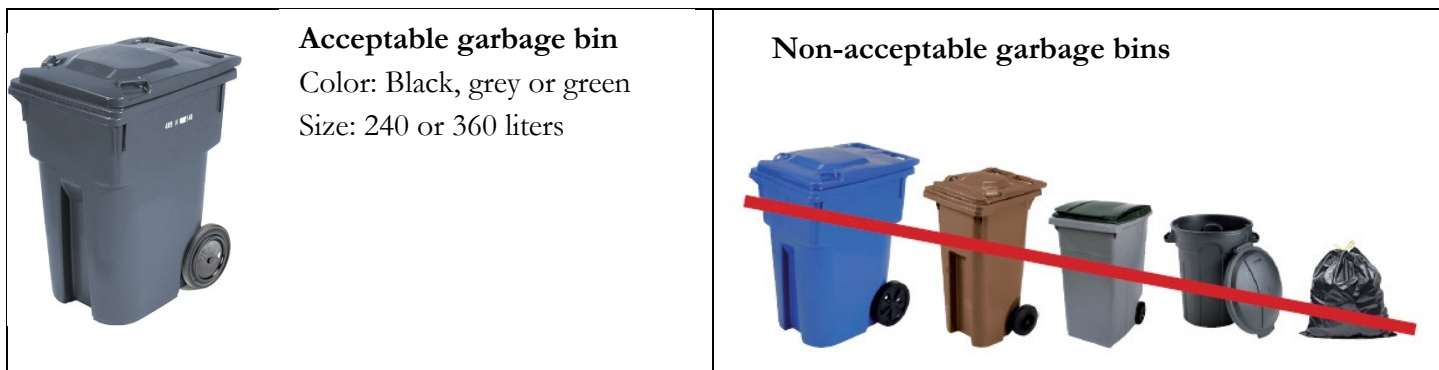

Stanstead ACCEPTABLE BINS FOR THE NEW AUTOMATED GARBAGE COLLECTION

The garbage bin shown below is now the only acceptable container for the garbage collection. Any other container will not be picked up.

ACCEPTED BINS

Recycling:

✓ Blue wheeled bin, 360 litres

Organic materials:

✓ Brown wheeled bin, 240 or 360 litres

Household garbage:

✓ Wheeled bin black, green or grey, 240 or 360 litres

REFUSED BINS

- ✗ Wheeled bin that has been painted (ex: blue bin painted black)
- ✗ Wheeled bin of the wrong colour (ex: blue bin used for household garbage)
- ✗ Plastic or metal barrels
- ✗ All other bins that do not comply